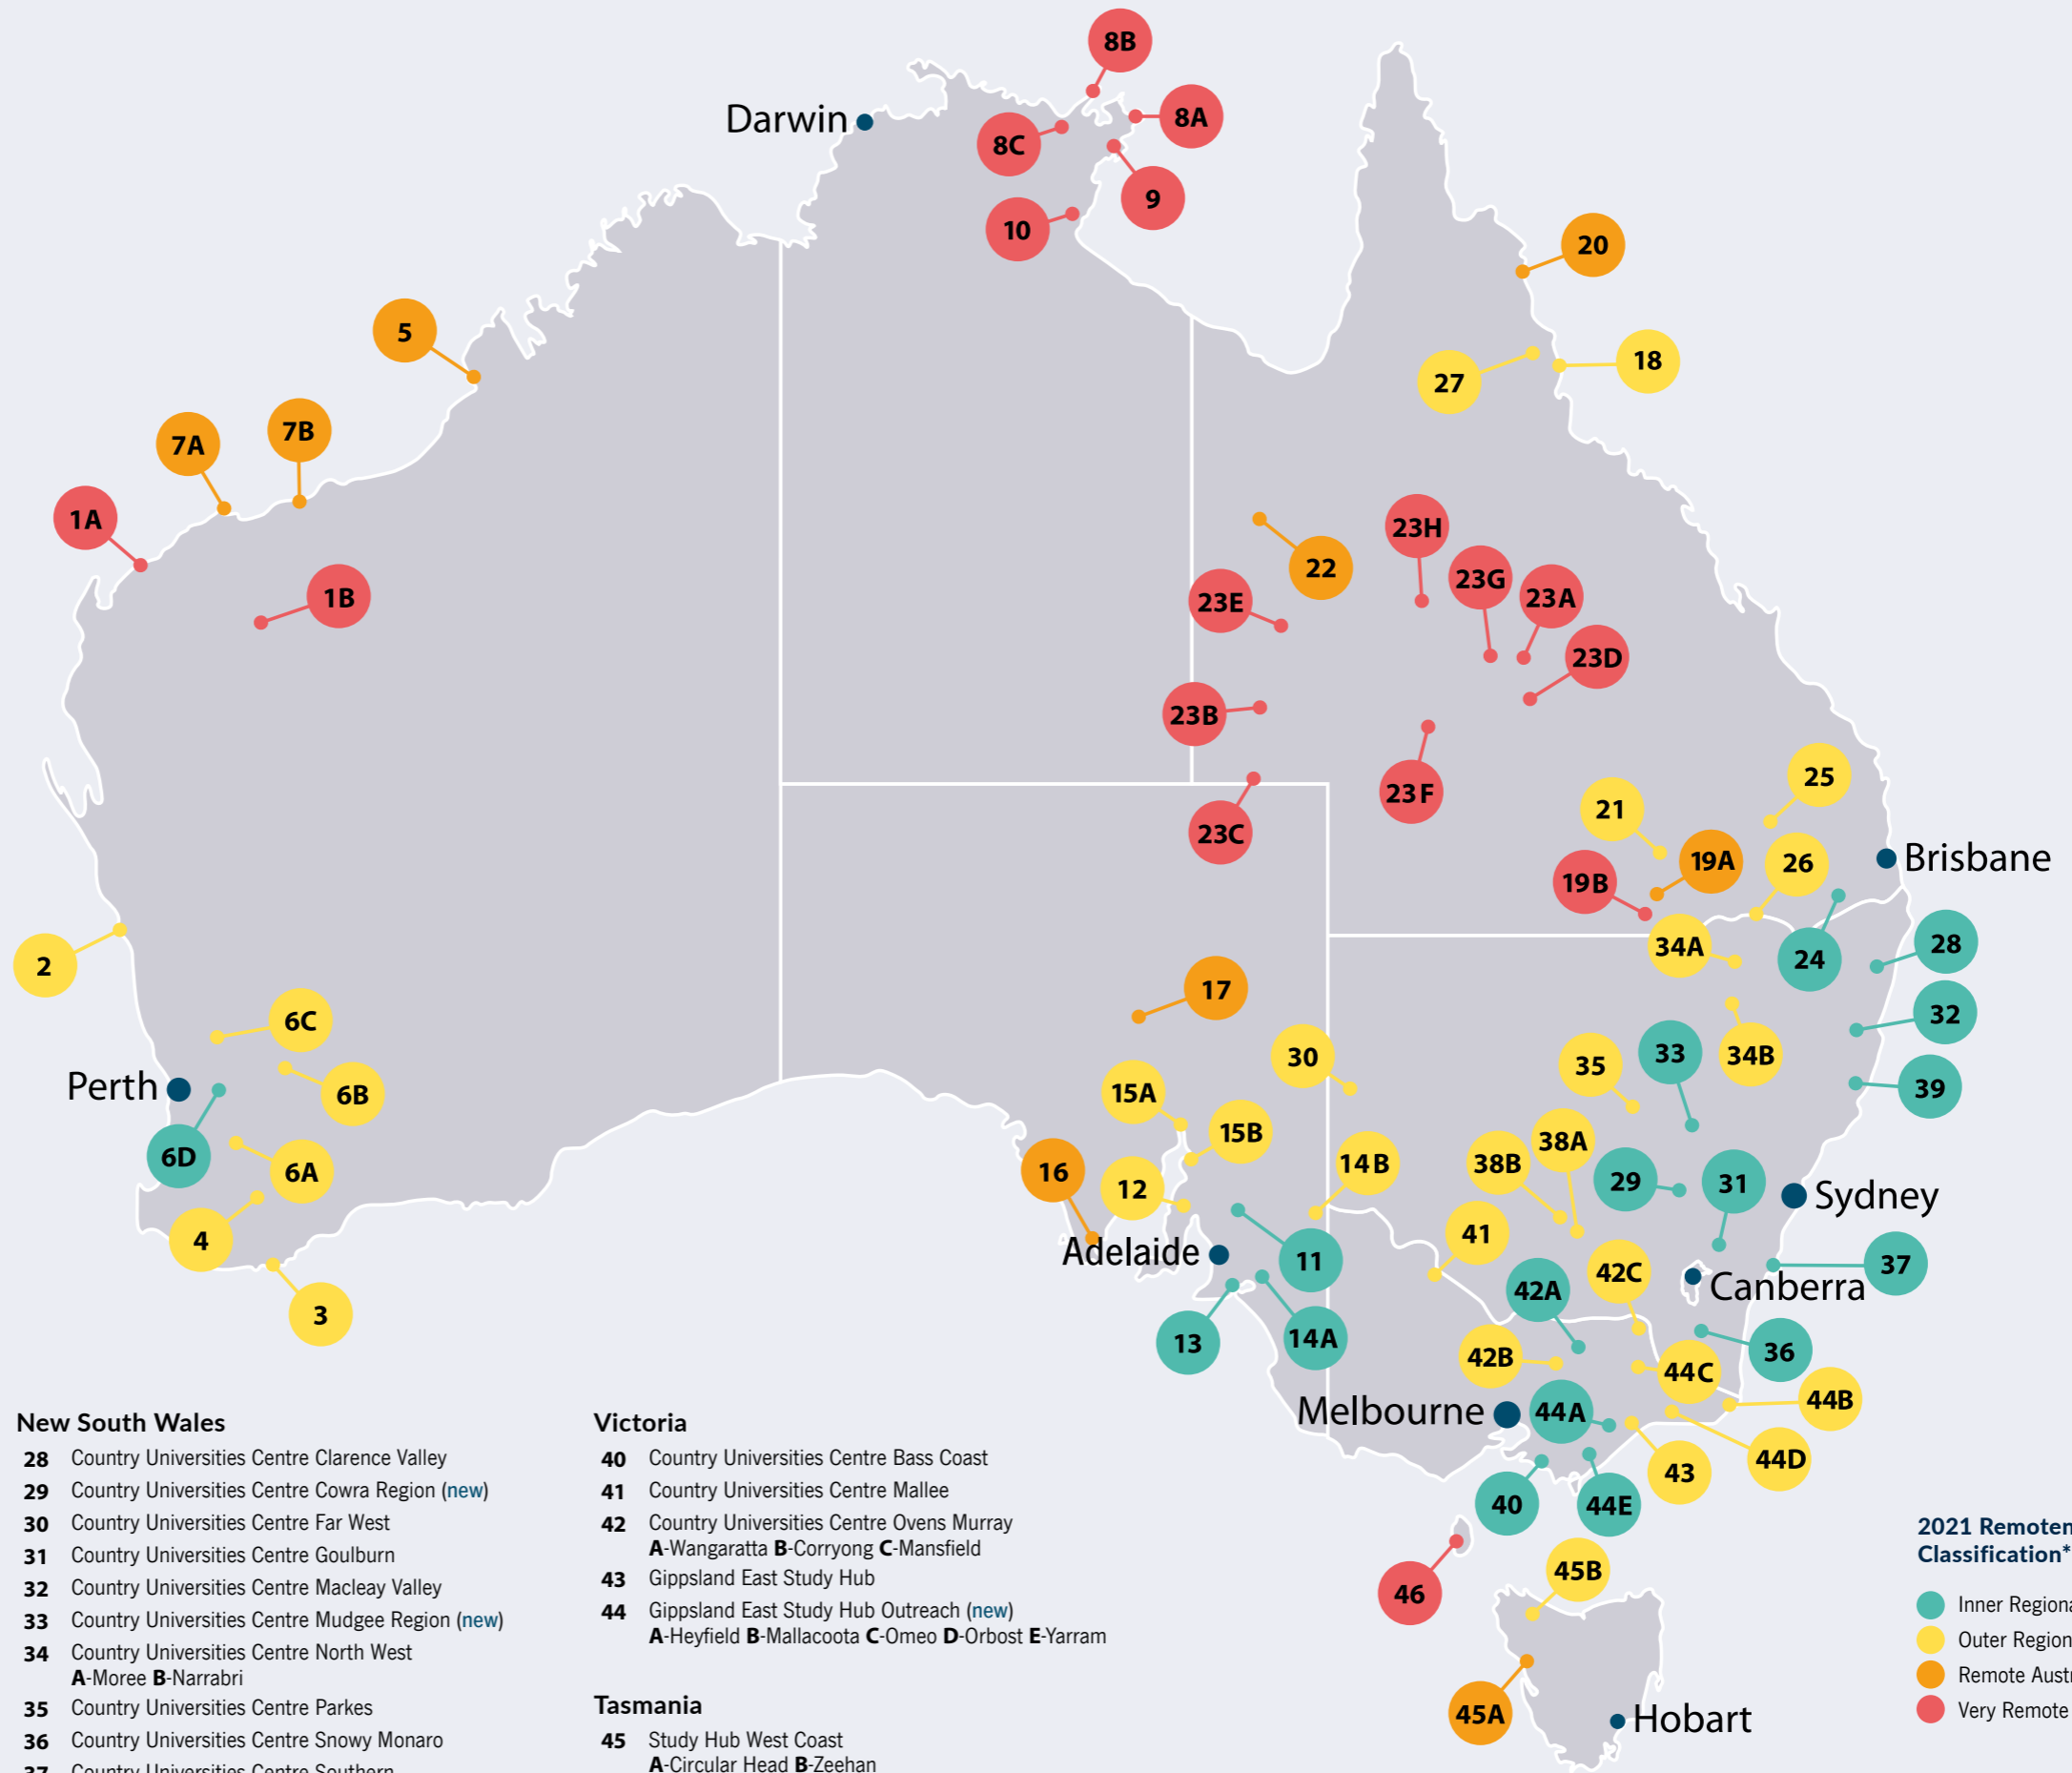

REGIONAL UNIVERSITY STUDY HUBS

Western Australia

- 1 Ashburton University Study Hub *(new)*
A-Onslow B-Tom Price
- 2 Geraldton Universities Centre
- 3 Great Southern Universities Centre
- 4 Katanning Study Hub *(new)***
- 5 Kimberley Universities Centre
- 6 Lumen Wheatbelt Regional University Study Hubs
A-Narrogin B-Merredin C-Wongan Hills D-York
- 7 Pilbara Universities Centre
A-Karratha B-Port Hedland

- 11 Barossa Regional University Campus
- 12 Copper Coast University Centre
- 13 Fleurieu Study Hub *(new)***
- 14 Murray River Study Hub
A-Murraylands B-Riverland
- 15 Uni Hub Spencer Gulf
A-Port Augusta B-Port Pirie
- 16 Uni Hub Spencer Gulf Port Lincoln
- 17 Uni Hub Spencer Gulf Roxby Downs Outreach

Queensland

- 18 Cassowary Coast University Centre *(new)*
- 19 Country Universities Centre Balonne
A-St George B-Dirranbandi
- 20 Country Universities Centre Cape York
- 21 Country Universities Centre Maranoa
- 22 Country Universities Centre Mount Isa
- 23 Country Universities Centre RAPAD Central West Queensland *(new)***
A-Barcaldine B-Bedourie C-Birdsville
D-Blackall E-Boulia F-Jundah
G-Longreach H-Winton
- 24 Country Universities Centre Southern Downs *(new)***
- 25 Country Universities Centre Western Downs *(new)***
- 26 Goondiwindi Regional University Centre
- 27 Tablelands University Centre

Victoria

- 40 Country Universities Centre Bass Coast
- 41 Country Universities Centre Mallee
- 42 Country Universities Centre Ovens Murray
A-Wangaratta B-Corryong C-Mansfield
- 43 Gippsland East Study Hub
- 44 Gippsland East Study Hub Outreach *(new)*
A-Heyfield B-Mallacoota C-Omeo D-Orbost E-Yarram