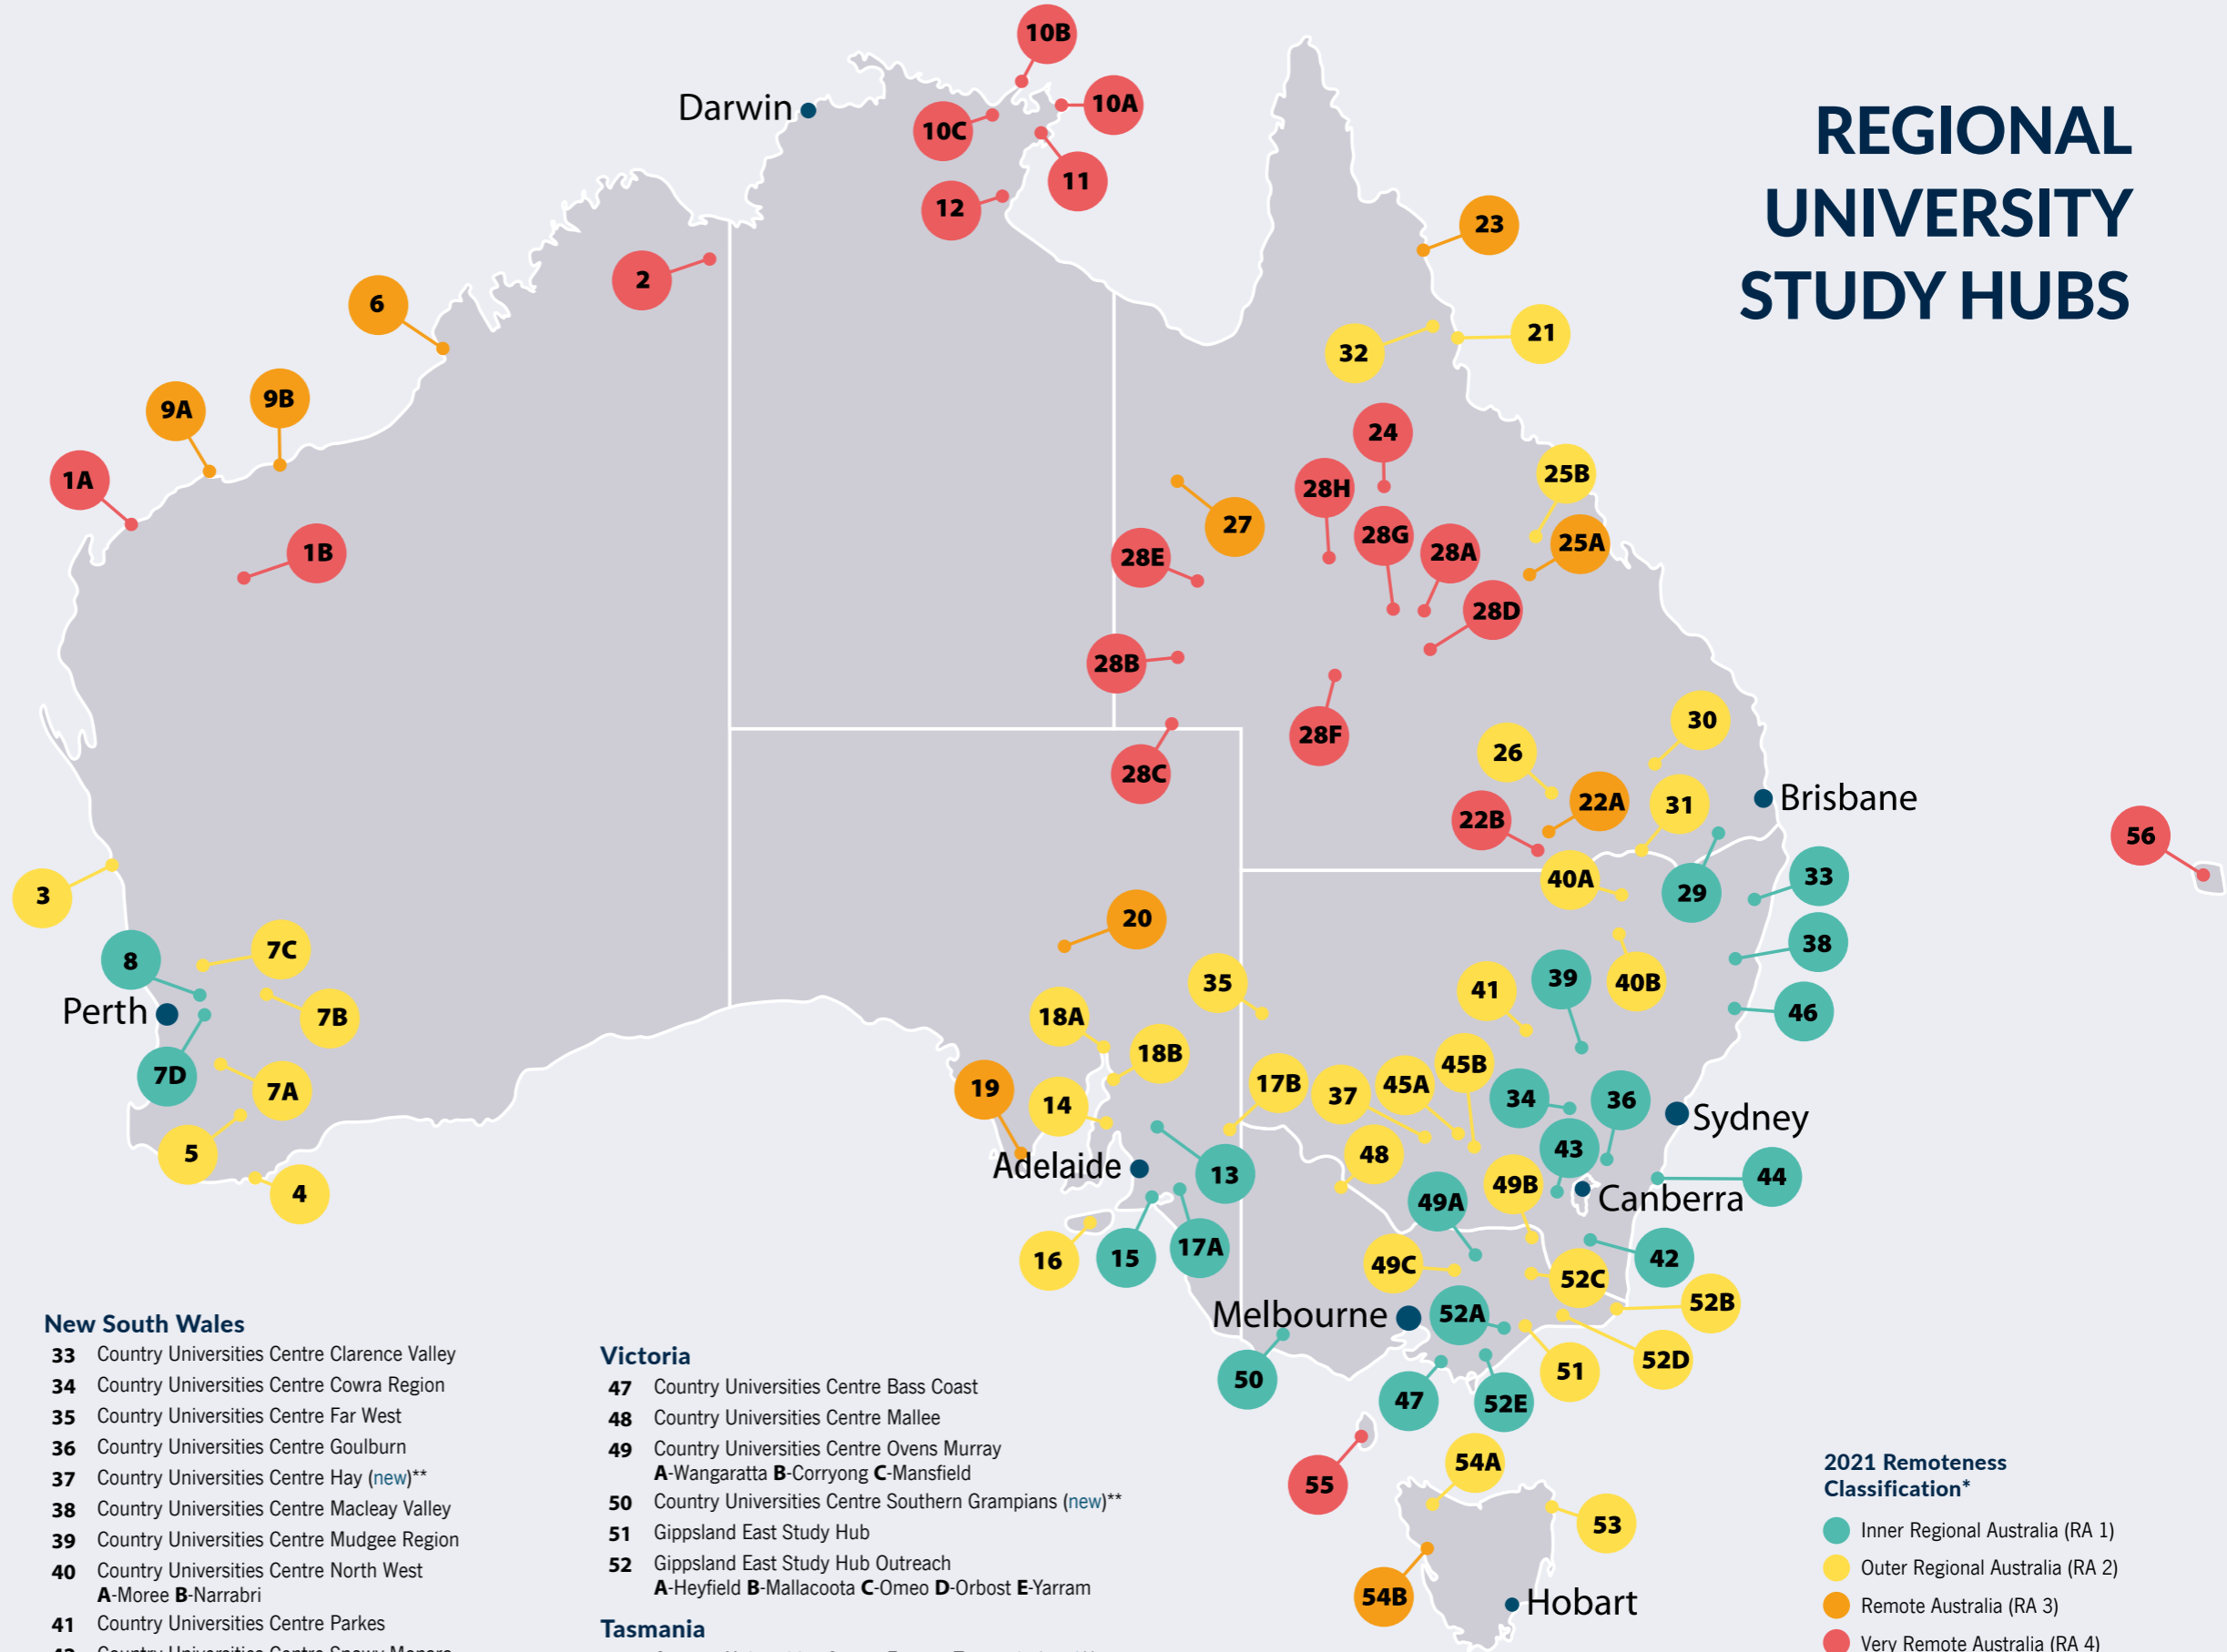

REGIONAL UNIVERSITY STUDY HUBS

Western Australia

- 1 Ashburton University Study Hub
A-Onslow B-Tom Price
- 2 East Kimberley University Centre (new)**
- 3 Geraldton Universities Centre
- 4 Great Southern Universities Centre
- 5 Katanning Study Hub **
- 6 Kimberley Universities Centre
- 7 Lumen Wheatbelt Regional University Study Hubs
A-Narrogin B-Merredin C-Wongan Hills D-York
- 8 Lumen Wheatbelt Regional University Study Hub Northam (new)**
- 9 Pilbara Universities Centre
A-Karratha B-Port Hedland

Northern Territory

- 10 Arnhem Land Progress Aboriginal Corporation
A-Nhulunbuy B-Galiwin'ku C-Ramingining
- 11 Garrthlala Bush University Study Hub
- 12 Wuyagiba Regional Study Hub

South Australia

- 13 Barossa Regional University Campus
- 14 Copper Coast University Centre
- 15 Fleurieu Study Hub
- 16 Kangaroo Island Study Hub (new)**
- 17 Murray River Study Hub
A-Murraylands B-Riverland
- 18 Uni Hub Spencer Gulf
A-Port Augusta B-Port Pirie
- 19 Uni Hub Spencer Gulf Port Lincoln
- 20 Uni Hub Spencer Gulf Roxby Downs Outreach

Queensland

- 21 Cassowary Coast University Centre
- 22 Country Universities Centre Balonne
A-St George B-Dirranbandi
- 23 Country Universities Centre Cape York
- 24 Country Universities Centre Hughenden (new)**
- 25 Country Universities Centre Isaac (new)**
A-Clermont B-Moranbah
- 26 Country Universities Centre Maranoa
- 27 Country Universities Centre Mount Isa
- 28 Country Universities Centre RAPAD Central West Queensland
A-Barcaldine B-Bedourie C-Birdsville
D-Blackall E-Boulia F-Jundah
G-Longreach H-Winton
- 29 Country Universities Centre Southern Downs **
- 30 Country Universities Centre Western Downs **
- 31 Goondiwindi Regional University Centre
- 32 Tablelands University Centre

Tasmania

- 53 Country Universities Centre Eastern Tasmania (new)**
- 54 Study Hub West Coast
A-Circular Head B-Zeehan
- 55 Study King Island

Other Territories

- 56 Country Universities Centre Norfolk Island (new)**