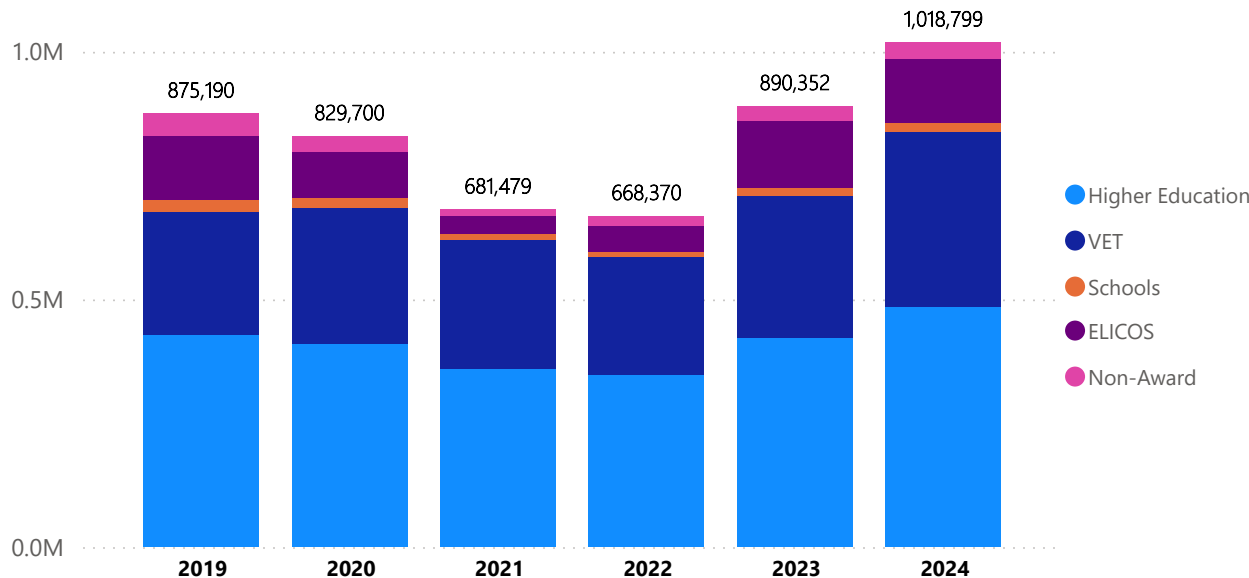

[Trend Data](#)

Year | Select One, Multiple or All

Year Selection: 2015, 2016, 2017, 2018, 2019, 2020, 2021, 2022, 2023, 2024

YTD Month | Single Selection | * Current Release

YTD Month Selection: YTD Jan, YTD Feb, YTD Mar, YTD Apr, YTD May, YTD Jun, YTD Jul, YTD Aug, YTD Sep*, YTD Oct, YTD Nov, YTD Dec

Change from Earliest to Latest Displayed Year: ▲ 16.4% (143,609)

Enrolments by Sector | YTD Sep*

Volumes

% Change

% Contrib.

Categories	2019	2020	2021	2022	2023	2024
Higher Education	428,781	411,274	360,304	347,170	421,932	486,149
VET	247,467	273,411	259,191	238,630	287,828	351,704
Schools	24,668	19,859	12,947	11,001	14,916	19,095
ELICOS	129,231	94,403	36,349	52,867	135,559	127,668
Non-Award	45,043	30,753	12,688	18,702	30,117	34,183
Total	875,190	829,700	681,479	668,370	890,352	1,018,799

Click **Volumes**, **% Change** or **% Contribution** to see visuals | Click **2019 Comp.** to see data from 2019 | Click **Reset** to return to default settings | Click **Trend Data** to see trends.

Click the table or the chart to highlight specific details | Click again to reset | Hover over chart elements to see details