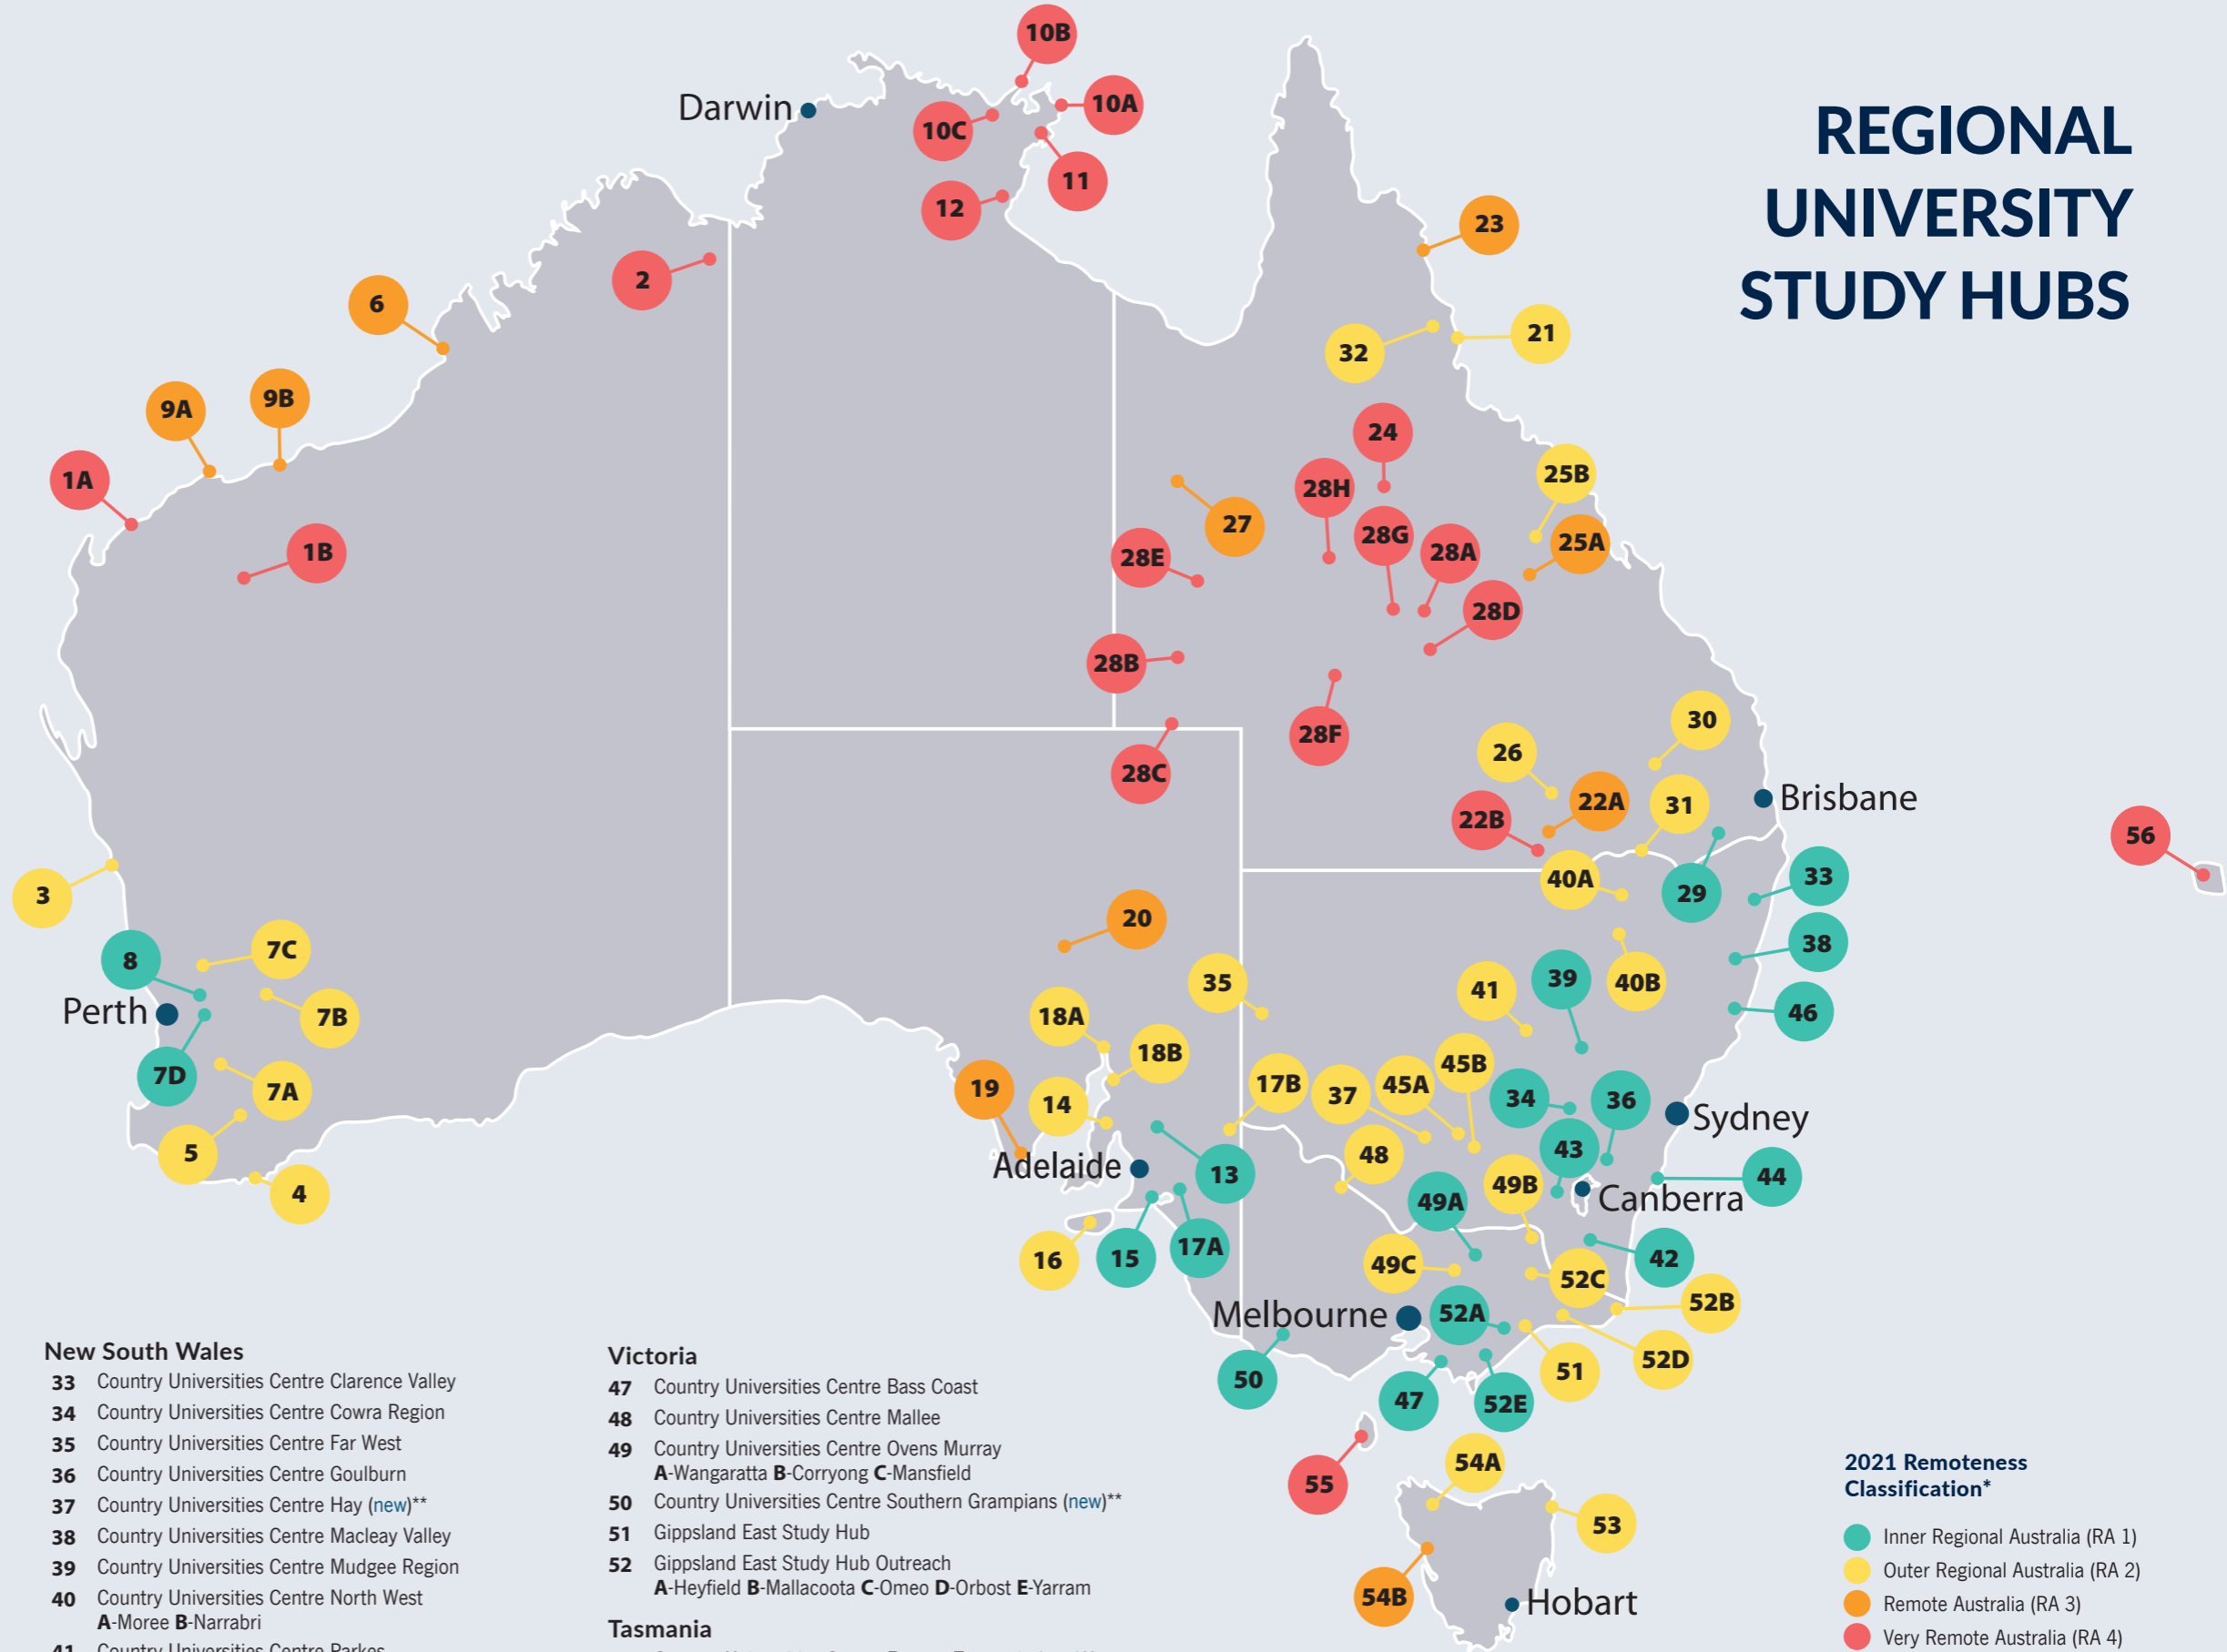

REGIONAL UNIVERSITY STUDY HUBS

Western Australia

- 1 Ashburton University Study Hub
A-Onslow B-Tom Price
- 2 East Kimberley University Centre (new)**
- 3 Geraldton Universities Centre
- 4 Great Southern Universities Centre
- 5 Katanning Study Hub **
- 6 Kimberley Universities Centre
- 7 Lumen Wheatbelt Regional University Study Hubs
A-Narrogin B-Merredin C-Wongan Hills D-York
- 8 Lumen Wheatbelt Regional University Study Hub Northam (new)**
- 9 Pilbara Universities Centre
A-Karratha B-Port Hedland

Northern Territory

- 10 Arnhem Land Progress Aboriginal Corporation
A-Nhulunbuy B-Galiwin'ku C-Ramingining
- 11 Garrthlala Bush University Study Hub
- 12 Wuyagiba Regional Study Hub

South Australia

- 13 Barossa Regional University Campus
- 14 Copper Coast University Centre
- 15 Fleurieu Study Hub
- 16 Kangaroo Island Study Hub (new)**
- 17 Murray River Study Hub
A-Murraylands B-Riverland
- 18 Uni Hub Spencer Gulf
A-Port Augusta B-Port Pirie
- 19 Uni Hub Spencer Gulf Port Lincoln
- 20 Uni Hub Spencer Gulf Roxby Downs Outreach

Queensland

- 21 Cassowary Coast University Centre
- 22 Country Universities Centre Balonne
A-St George B-Dirranbandi
- 23 Country Universities Centre Cape York
- 24 Country Universities Centre Flinders (new)**
- 25 Country Universities Centre Isaac (new)**
A-Clermont B-Moranbah
- 26 Country Universities Centre Maranoa
- 27 Country Universities Centre Mount Isa
- 28 Country Universities Centre RAPAD Central West Queensland
A-Barcaldine B-Bedourie C-Birdsville
D-Blackall E-Boulia F-Jundah
G-Longreach H-Winton
- 29 Country Universities Centre Southern Downs **
- 30 Country Universities Centre Western Downs **
- 31 Goondiwindi Regional University Centre
- 32 Tablelands University Centre

Tasmania

- 53 Country Universities Centre Eastern Tasmania (new)**
- 54 Study Hub West Coast
A-Circular Head B-Zeehan
- 55 Study King Island

Other Territories

- 56 Country Universities Centre Norfolk Island (new)**